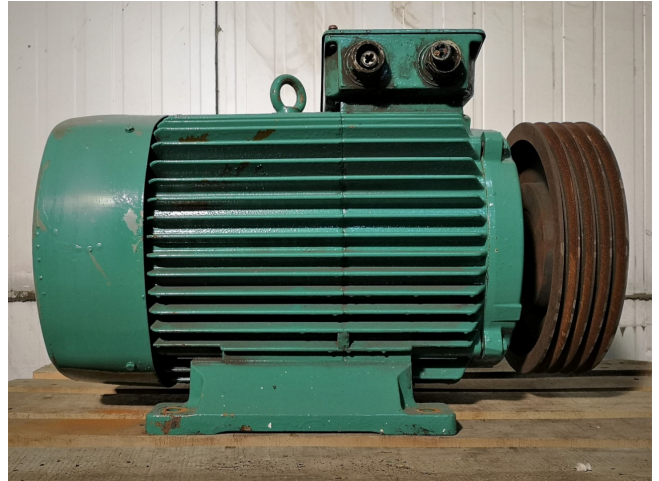

VEM Motors KMER 225 M4

Specifications

Brand	VEM Motors
Type	KMER 225 M4
kW	45
RPM	1465
Size & Weight	740x360x530 300kg
50 Hz / 60 Hz	50Hz

Description

Used VEM Motors KMER 225 M4

Used electromotor from VEM Motors, type KMER 225 M4 with 45kW and 1465RPM at 50Hz. Sizes: 740x360x530 mm (LxWxH).